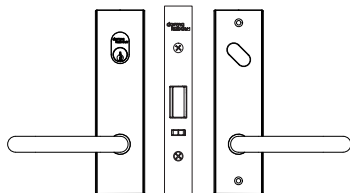

MS2602 KIT/ENT

ENTRANCE AND OFFICE LOCK KIT

Kit includes:

1 x MS2602 Mortice Lock
1 x 6600/30 Plate furniture
1 x 6603/30 Plate furniture
1 x CAM KW
1 x 130C4 Oval cylinder (if ordered with cylinder) - can be keyed alike or keyed to differ

BLK Kit also Includes:

1 x MS2FPDK
Face Plate/Strike Plate Kit BLK

Item	Article Number	Description	Barcode
SSS KITS			
MS2602KIT/ENT/NCSSS	9400000006933	MS2602 ENTRANCE LOCK KIT NC SSS	9322844101363
MS2602KIT/ENT/KDSSS	9400000006955	MS2602 ENTRANCE LOCK KIT KD SSS	9322844091244
MS2602KIT/ENT/KASSS	9400000006991	MS2602 ENTRANCE LOCK KIT KA SSS	9322844091282
BLK KITS			
MS2602KIT/ENT/NCBLK	9400000015138	MS2602 ENTRANCE LOCK KIT NC BLK TC6H PVD	9322844101264
MS2602KIT/ENT/KDBLK	9400000015139	MS2602 ENTRANCE LOCK KIT KD BLK TC6H PVD	9322844101271
MS2602KIT/ENT/KABLK	9400000015140	MS2602 ENTRANCE LOCK KIT KA BLK TC6H PVD	9322844101318