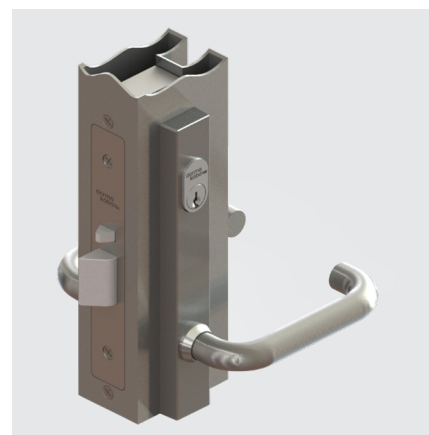

SB2312 aluminium r kit with 6400 series door furniture

Handing of door

Right - hand door

Left - hand door

01

01

02

02

01
Outside door opening
IN

02
Outside door opening
OUT

Finishes

Satin Stainless Steel - SSS

Black TC6H PVD - BLK