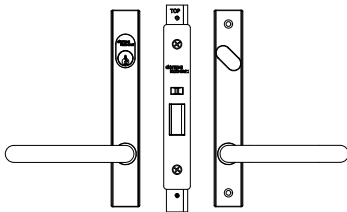

SB2312 KIT/ENT

ENTRANCE AND OFFICE LOCK KIT

Kit includes:

- 1 x SB2312 Short backset mortice lock
- 1 x 6400/30 Plate furniture
- 1 x 6403/30 Plate furniture
- 1 x CAM KW
- 2 x 130C4 Oval cylinder (if ordered with cylinder) - can be keyed alike or keyed to differ

Item	Article Number	Description	Barcode
SSS KITS			
SB2312KIT/ENT/NCSSS	9400000013038	SB2312 ENTRANCE LOCK KIT NC SSS	9322844089890
SB2312KIT/ENT/KA1SSS	9400000013406	SB2312 ENTRANCE LOCK KIT KA1 SSS	9322844090834
SB2312KIT/ENT/KA2SSS	9400000013636	SB2312 ENTRANCE LOCK KIT KA2 SSS	9322844092951
SB2312KIT/ENT/KA3SSS	9400000013637	SB2312 ENTRANCE LOCK KIT KA3 SSS	9322844092968
SB2312KIT/ENT/KA4SSS	9400000013638	SB2312 ENTRANCE LOCK KIT KA4 SSS	9322844092975
SB2312KIT/ENT/KA5SSS	9400000013639	SB2312 ENTRANCE LOCK KIT KA5 SSS	9322844092982
SB2312KIT/ENT/KA6SSS	9400000013640	SB2312 ENTRANCE LOCK KIT KA6 SSS	9322844092999
SB2312KIT/ENT/KDSSS	9400000013409	SB2312 ENTRANCE LOCK KIT KD SSS	9322844090896
BLK KITS			
SB2312KIT/ENT/NCBLK	9400000014750	SB2312 ENTRANCE LOCK KIT NC BLK TC6H PVD	9322844100793
SB2312KIT/ENT/KABLK	9400000013686	SB2312 ENTRANCE LOCK KIT KA1 BLK TC6H PVD	9322844093590
SB2312KIT/ENT/KDBLK	9400000013694	SB2312 ENTRANCE LOCK KIT KD T BLK TC6H PVD	9322844093712