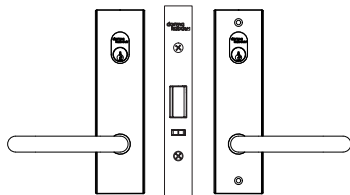

MS2602 Timber Kits with 6600 series door furniture

MS2602 KIT/DBL

DOUBLE CYLINDER ENTRY LOCK KIT

Kit includes:

1 x MS2602 Mortice Lock
1 x 6600/30 Plate furniture
1 x 6601/30 Plate furniture
2 x CAM KX
2 x CAM KZ
2 x 130C4 Oval cylinder (if ordered with cylinder) - can be keyed alike or keyed to differ