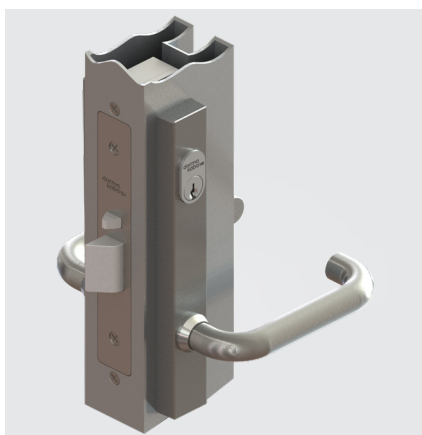

Mortice Lock Kits

Simple convenient solution

MS2602 Kits
SB2212 Kits
SB2312 Kits

Mortice Lock Kits

dormakaba mortice lock kits for both timber and aluminium doors provide a hassle-free way of ordering a lock and lever set.

The kits provide a simple solution for the most common commercial entry applications and are conveniently packaged in one box for ease of supply.

The MS2602 mortice lock is combined with 6600 series plate furniture, cylinder cams and where applicable oval cylinders in both keyed alike or keyed to differ options. Snib adaptors are included as standard with the MS2602 mortice lock.

The SB2212 and SB2312 short backset mortice lock is combined with 6400 series plate furniture, cylinder cams and where applicable oval cylinders in both keyed alike or keyed to differ options.

MS2602 timber kit with 6600 series door furniture